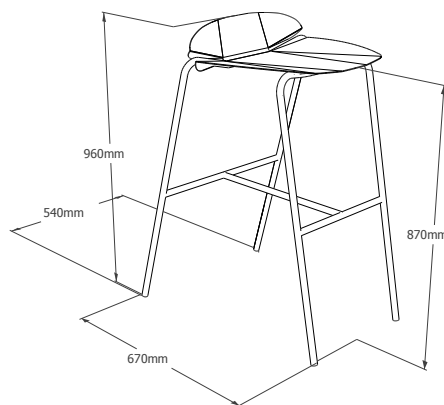

The « Sillages » Range stool

The Sillages stool is composed of two materials. Its legs are made of fine textured epoxy lacquered steel. Its top is made of fine textured epoxy lacquered aluminium. It is available in the full palette of Reica colours.

Model suitable for indoors and outdoors. Optional seat cushion available.

It is available to reach a counter height of 90 cm or 110 cm.

colors

1 GRANIT ROSE FINE TEXTURED FINISH **2 TUFFEAU** FINE TEXTURED FINISH