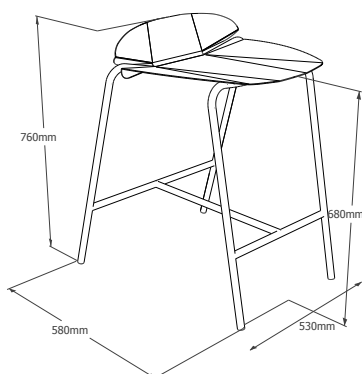

The « Sillages » Range stool

The Sillages stool is composed of two materials. Its legs are made of fine textured epoxy lacquered steel. Its top is made of fine textured epoxy lacquered aluminium. It is available in the full palette of Reica colours.

Model suitable for indoors and outdoors. Optional seat cushion available.

It is available to reach a counter height of 90 cm or 110 cm.

colors

1 GRANIT ROSE FINE TEXTURED FINISH **2 TUFFEAU** FINE TEXTURED FINISH