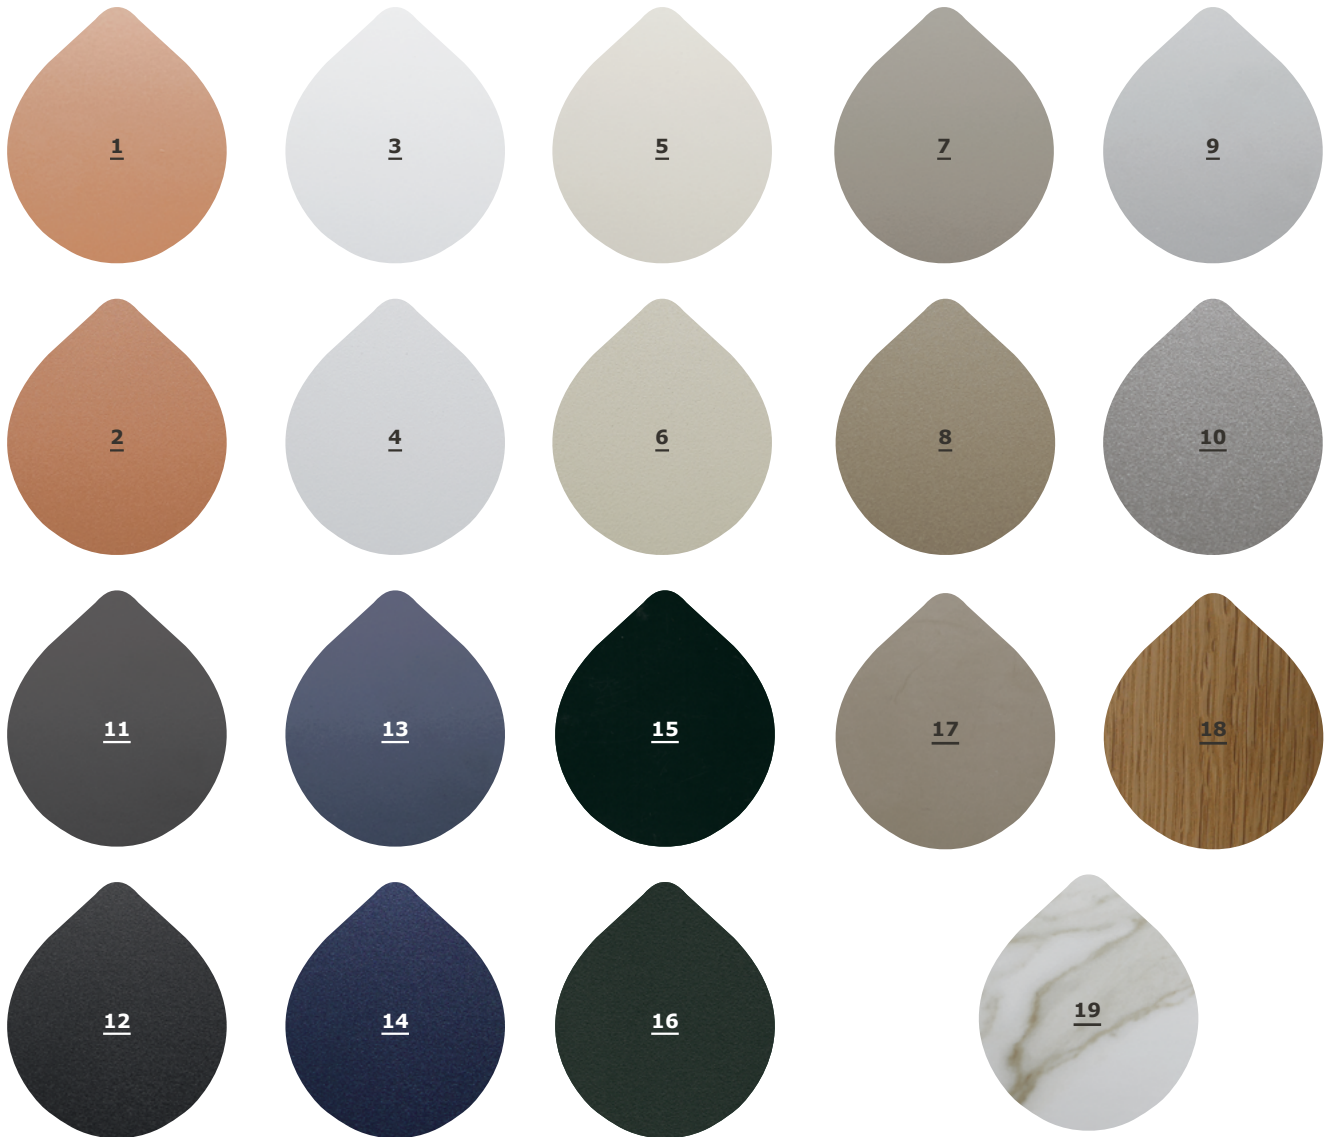

The « Pierre » Range sideboard

The three-door sideboard in the Pierre range is composed of two modules with different finishes: one matt, one fine textured. The doors, finished to match their corresponding module, are decorated in a tartan-style relief pattern. The interior of the sideboard is lined with natural rubber ensuring optimum sound quality as well as a beautifully tactile surface. Fitted with an interior shelf. The contrasting

textures catch the light in interesting ways and are pleasing to the touch. The upper part can be customized by adding a ceramic top with marble effect, a sand coloured rubber top or a natural oak top to the right-side module. With its fine finished back, the sideboard can even be displayed right in the centre of a room.

colors & materials

- 1 GRANIT ROSE** MATT FINISH **2 GRANIT ROSE** FINE TEXTURED FINISH **3 TUFFEAU** MATT FINISH **4 TUFFEAU** FINE TEXTURED FINISH
5 ARGILE DU VELAY MATT FINISH **6 ARGILE DU VELAY** FINE TEXTURED FINISH **7 SABLE D'AQUITAINE** MATT FINISH
8 SABLE D'AQUITAINE FINE TEXTURED FINISH **9 LAUZE** MATT FINISH **10 LAUZE** FINE TEXTURED FINISH
11 TERRES BRÛLÉES MATT FINISH **12 TERRES BRÛLÉES** FINE TEXTURED FINISH **13 BLEU SAPHIR** MATT FINISH
14 BLEU SAPHIR FINE TEXTURED FINISH **15 VERT SAPIN** MATT FINISH **16 VERT SAPIN** FINE TEXTURED FINISH
17 NATURAL RUBBER AQUITAINE SAND COLOUR **18 NATURAL OAK** **19 CERAMIC** MARBLE ASPECT