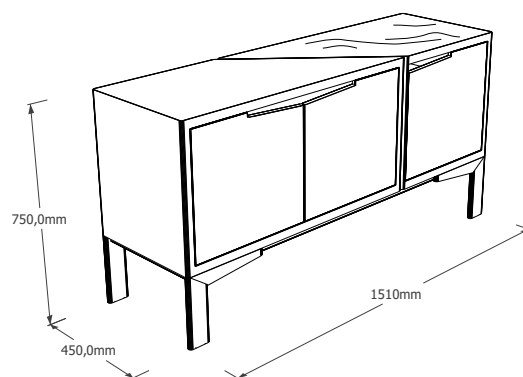

The three-door sideboard in the Pierre range is composed of two modules with different finishes: one matt, one fine textured. The doors, finished to match their corresponding module, are decorated in a tartan-style relief pattern. The interior of the sideboard is lined with natural rubber ensuring optimum sound quality as well as a beautifully tactile surface. Fitted with an interior shelf. The contrasting

textures catch the light in interesting ways and are pleasing to the touch. The upper part can be customized by adding a ceramic top with marble effect, a sand coloured rubber top or a natural oak top to the right-side module. With its fine finished back, the sideboard can even be displayed right in the centre of a room.