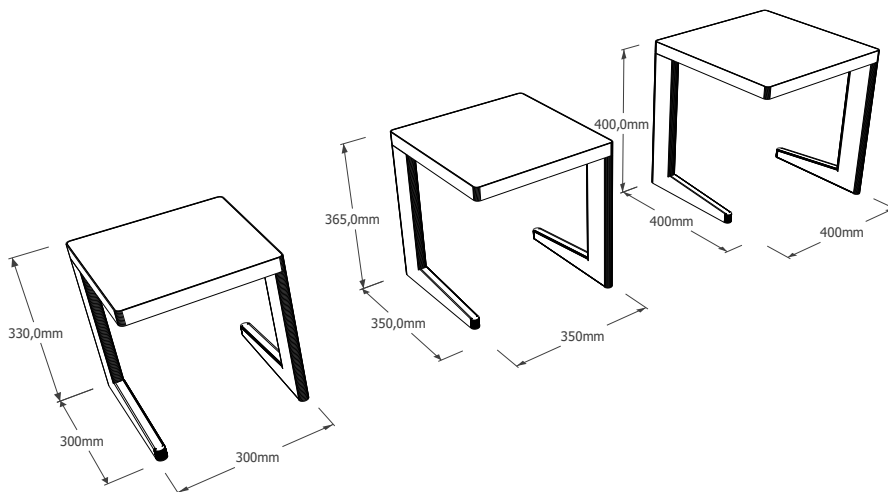

# The « Pierre » Range side table

Pierre side tables come in three different sizes: a small and medium model with a matt finish and a large model with a fine textured finish. They can be used separately or nested together.

Each table is supported by two legs pointing in opposite directions. Their compact design make them ideal for living rooms and bedrooms. Lacquered steel frame.