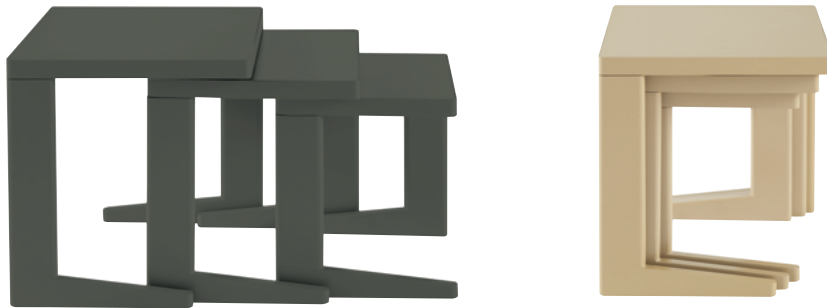

# The « Pierre » Range side table

Pierre side tables come in three different sizes: a small and medium model with a matt finish and a large model with a fine textured finish. They can be used separately or nested together.

Each table is supported by two legs pointing in opposite directions. Their compact design make them ideal for living rooms and bedrooms. Lacquered steel frame.