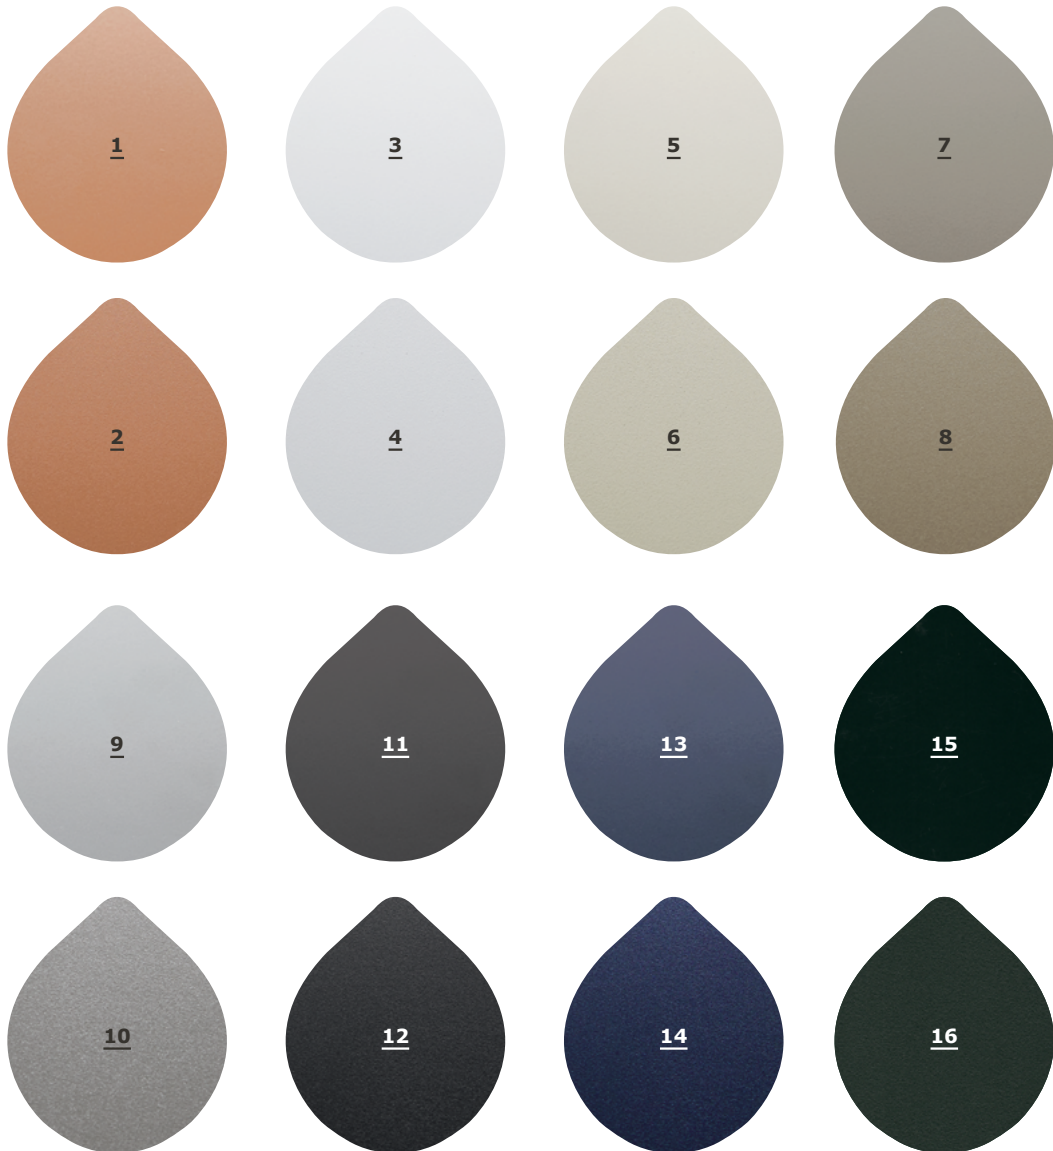

# The « Pierre » Range side table

Pierre side tables come in three different sizes: a small and medium model with a matt finish and a large model with a fine textured finish. They can be used separately or nested together.

# colors

**1 GRANIT ROSE** MATT FINISH   **2 GRANIT ROSE** FINE TEXTURED FINISH   **3 TUFFEAU** MATT FINISH   **4 TUFFEAU** FINE TEXTURED FINISH  
**5 ARGILE DU VELAY** MATT FINISH   **6 ARGILE DU VELAY** FINE TEXTURED FINISH   **7 SABLE D'AQUITAINE** MATT FINISH  
**8 SABLE D'AQUITAINE** FINE TEXTURED FINISH   **9 LAUZE** MATT FINISH   **10 LAUZE** FINE TEXTURED FINISH  
**11 TERRES BRÛLÉES** MATT FINISH   **12 TERRES BRÛLÉES** FINE TEXTURED FINISH   **13 BLEU SAPHIR** MATT FINISH  
**14 BLEU SAPHIR** FINE TEXTURED FINISH   **15 VERT SAPIN** MATT FINISH   **16 VERT SAPIN** FINE TEXTURED FINISH