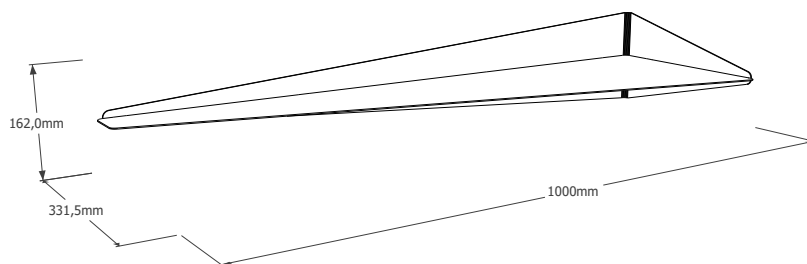

The « Pierre » Range shelf

The shelf in the Pierre range is reversible and can be wall mounted. It is available in a fine textured finish. Its installation plate is invisible

giving the shelf a floating effect for more lightness. Lacquered steel frame.