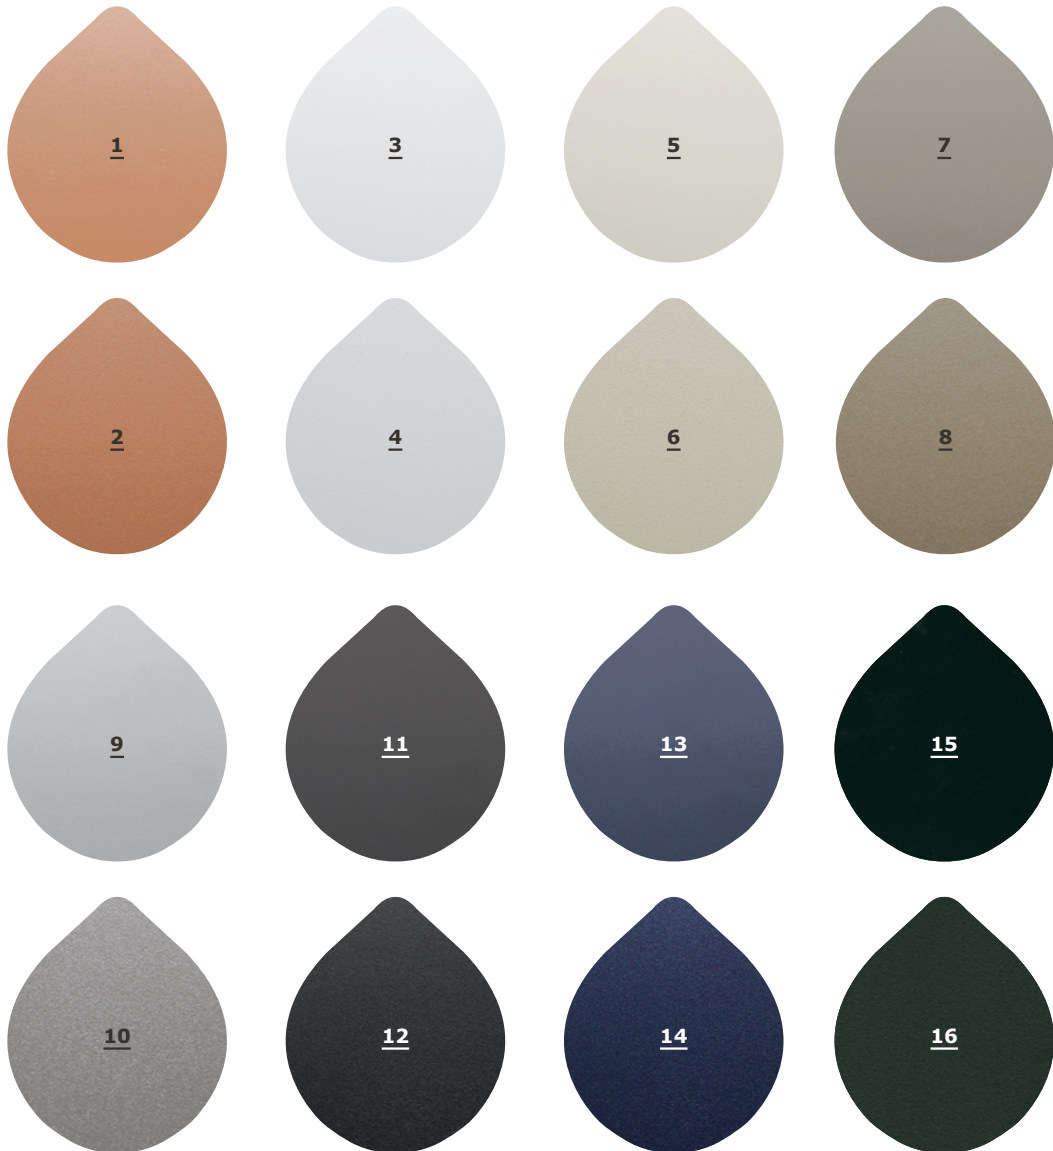

The « Pierre » Range shelf

The shelf in the Pierre range is reversible and can be wall mounted. It is available in a fine textured finish. Its installation plate is invisible

giving the shelf a floating effect for more lightness. Lacquered steel frame.

colors

1 GRANIT ROSE MATT FINISH **2 GRANIT ROSE** FINE TEXTURED FINISH **3 TUFFEAU** MATT FINISH **4 TUFFEAU** FINE TEXTURED FINISH
5 ARGILE DU VELAY MATT FINISH **6 ARGILE DU VELAY** FINE TEXTURED FINISH **7 SABLE D'AQUITAINE** MATT FINISH
8 SABLE D'AQUITAINE FINE TEXTURED FINISH **9 LAUZE** MATT FINISH **10 LAUZE** FINE TEXTURED FINISH
11 TERRES BRÛLÉES MATT FINISH **12 TERRES BRÛLÉES** FINE TEXTURED FINISH **13 BLEU SAPHIR** MATT FINISH
14 BLEU SAPHIR FINE TEXTURED FINISH **15 VERT SAPIN** MATT FINISH **16 VERT SAPIN** FINE TEXTURED FINISH