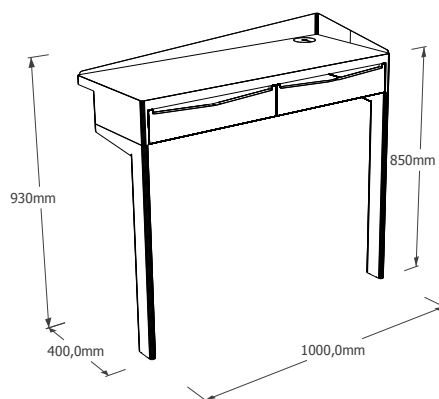

# The « Pierre » Range console table

The console table in the Pierre range is supported by its two front legs as well as being wall mounted. The entire console has a fine textured finish. The top is fitted with a cable hole tidy. Lacquered steel frame.

The console table also comes with a large drawer containing two pencil trays coordinated with the frame and a sand coloured rubber lining.