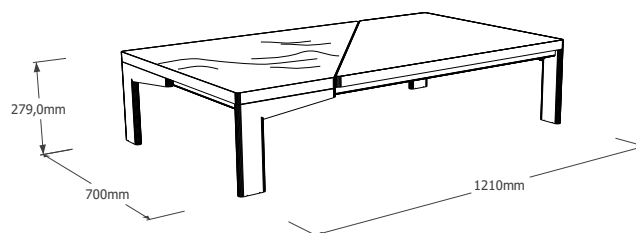

# The « Pierre » Range coffee table

The top of the Pierre coffee table is composed of two parts with different finishes: one matt, the other fine textured. Each leg is finished to match its corresponding top. The contrasting textures catch the light in interesting ways and are pleasing to the touch. The coffee table top can be customized by adding a ceramic

top with marble effect, a sand coloured rubber top or a natural oak top to one of the two modules. Lacquered steel frame.

This product is available in square format (70 x 70 cm).