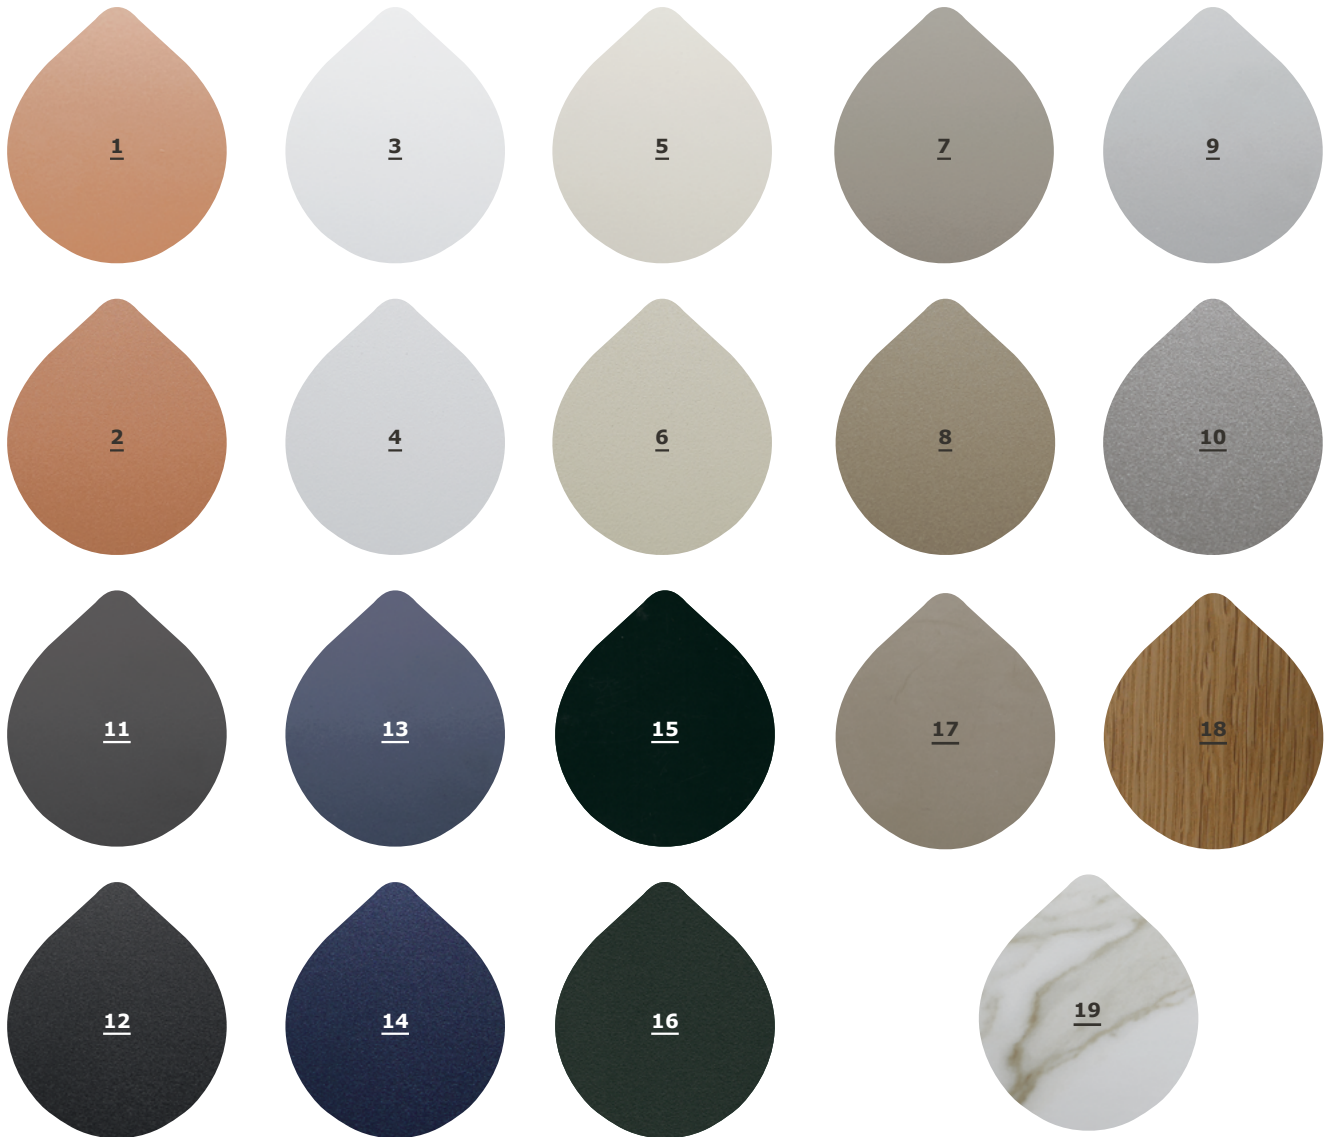

# The « Pierre » Range coffee table

The top of the Pierre coffee table is composed of two parts with different finishes: one matt, the other fine textured. Each leg is finished to match its corresponding top. The contrasting textures catch the light in interesting ways and are pleasing to the touch. The coffee table top can be customized by adding a ceramic

top with marble effect, a sand coloured rubber top or a natural oak top to one of the two modules. Lacquered steel frame.

This product is available in square format (70 x 70 cm).

# colors & materials

- 1 GRANIT ROSE** MATT FINISH    **2 GRANIT ROSE** FINE TEXTURED FINISH    **3 TUFFEAU** MATT FINISH    **4 TUFFEAU** FINE TEXTURED FINISH  
**5 ARGILE DU VELAY** MATT FINISH    **6 ARGILE DU VELAY** FINE TEXTURED FINISH    **7 SABLE D'AQUITAINE** MATT FINISH  
**8 SABLE D'AQUITAINE** FINE TEXTURED FINISH    **9 LAUZE** MATT FINISH    **10 LAUZE** FINE TEXTURED FINISH  
**11 TERRES BRÛLÉES** MATT FINISH    **12 TERRES BRÛLÉES** FINE TEXTURED FINISH    **13 BLEU SAPHIR** MATT FINISH  
**14 BLEU SAPHIR** FINE TEXTURED FINISH    **15 VERT SAPIN** MATT FINISH    **16 VERT SAPIN** FINE TEXTURED FINISH  
**17 NATURAL RUBBER** AQUITAINE SAND COLOUR    **18 NATURAL OAK**    **19 CERAMIC** MARBLE ASPECT