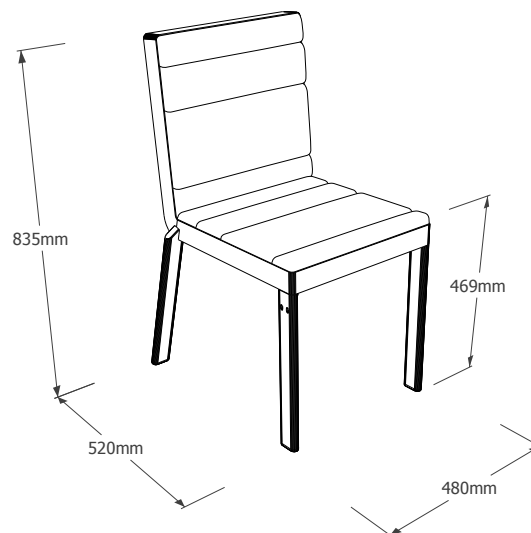

The « Pierre » Range chair

The Pierre chair is composed of a lacquered aluminium frame with a matt finish. The seat and back cushions are woven onto the frame providing comfort and a generously cushioned surface. A fold in the back acts as a grip. The

chair can be customized with a selection of 11 indoor and outdoor fabrics.