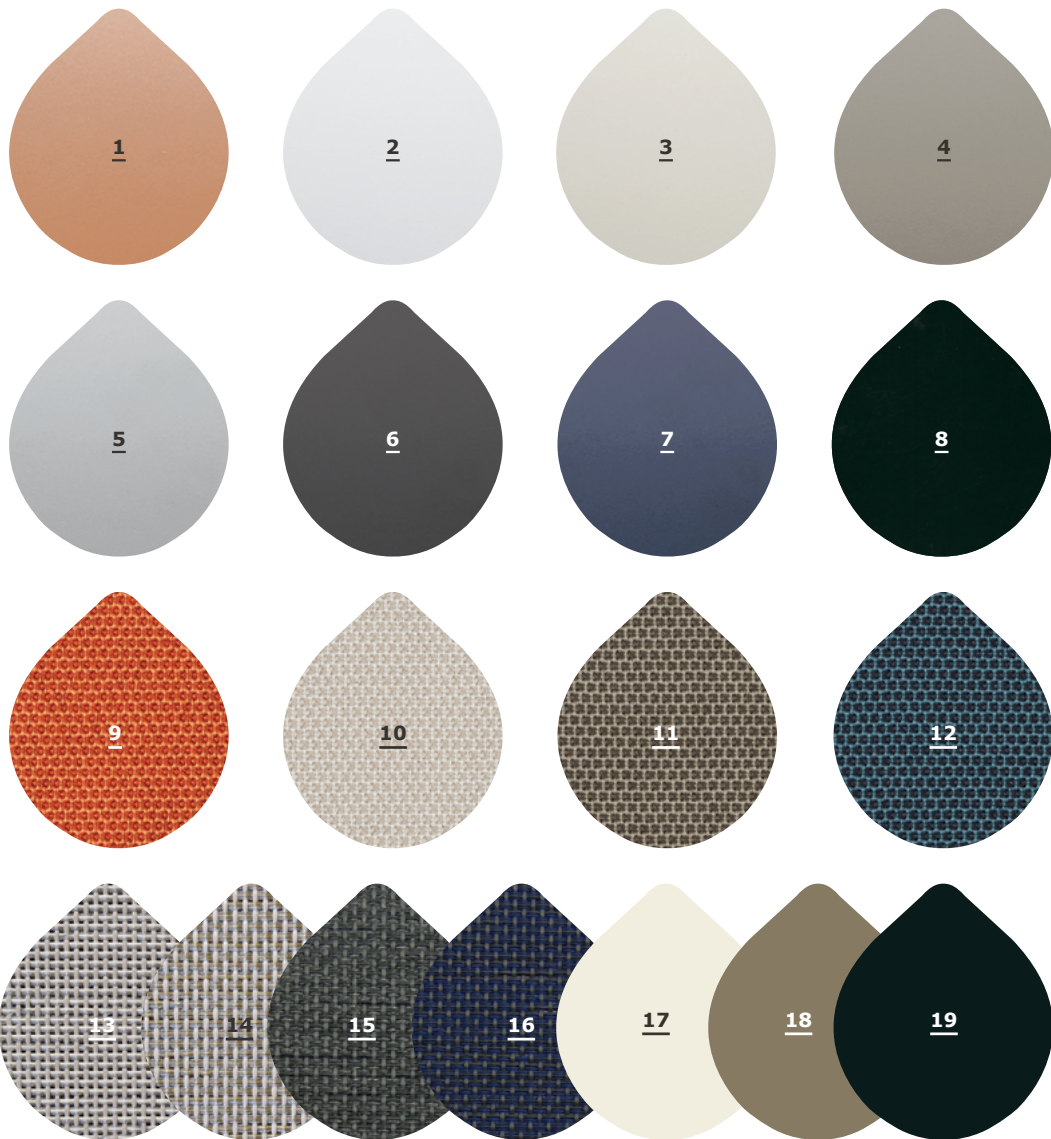

The « Pierre » Range chair

The Pierre chair is composed of a lacquered aluminium frame with a matt finish. The seat and back cushions are woven onto the frame providing comfort and a generously cushioned surface. A fold in the back acts as a grip. The

chair can be customized with a selection of 11 indoor and outdoor fabrics.

colors & fabrics

- 1 GRANIT ROSE** MATT FINISH **2 TUFFEAU** MATT FINISH **3 ARGILE DU VELAY** MATT FINISH **4 SABLE D'AQUITAINE** MATT FINISH
5 LAUZE MATT FINISH **6 TERRES BRÛLÉES** MATT FINISH **7 BLEU SAPHIR** MATT FINISH **8 VERT SAPIN** MATT FINISH
9 SWING 52108 (S1)* **10 SWING 51807 (S2)*** **11 SWING 51706 (S3)***
12 SWING 52815 (S4)* **13 BATYLINE 562 (B1)**** **14 BATYLINE 563 (B2)**** **15 BATYLINE 555 (B3)****
16 BATYLINE 557 (B4)** **17 STAMSKIN ONE 20231 (O1)**** **18 STAMSKIN ONE 20237 (O2)**** **19 STAMSKIN ONE 0002 (O3)****