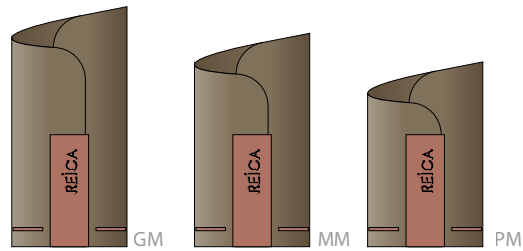

The « Pierre » Range pots

The pots from the Pierre range are available in three heights. They are composed of a drilled lacquered metallic sheet with matt finish and of a rubber strip round and maintained in

place by a metal pin. They can easily be used in kitchen, office desk or bathroom.

<u>NATURAL RUBBER</u> SAND COLOR OF AQUITAINE REGION	<u>GRANIT ROSE</u> MATT FINISH	<u>TUFFEAU</u> MATT FINISH	<u>ARGILE DU VELAY</u> MATT FINISH	<u>SABLE D'AQUITAINE</u> MATT FINISH	<u>TERRES BRÛLÉES</u> MATT FINISH
---	--	--------------------------------------	--	--	---