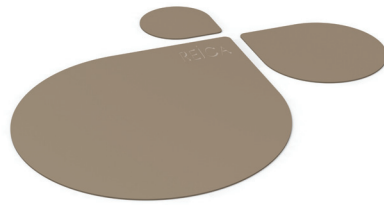

The « Pierre » Range pots

The pots from the Pierre range are available in three heights. They are composed of a drilled lacquered metallic sheet with matt finish and of a rubber strip round and maintained in

place by a metal pin. They can easily be used in kitchen, office desk or bathroom.

<u>NATURAL RUBBER</u> SAND COLOR OF AQUITAINE REGION	<u>GRANIT ROSE</u> MATT FINISH	<u>TUFFEAU</u> MATT FINISH	<u>ARGILE DU VELAY</u> MATT FINISH	<u>SABLE D'AQUITAINE</u> MATT FINISH	<u>TERRES BRÛLÉES</u> MATT FINISH
---	--	--------------------------------------	--	--	---

REICA

1032 Avenue de Joux - 69400 Arnas

The « Pierre » Range

place mat sets
dish mat
beer mat

Those three table accessories are sand color rubber made. Displayed on your table they are a visual reminder of your furniture.